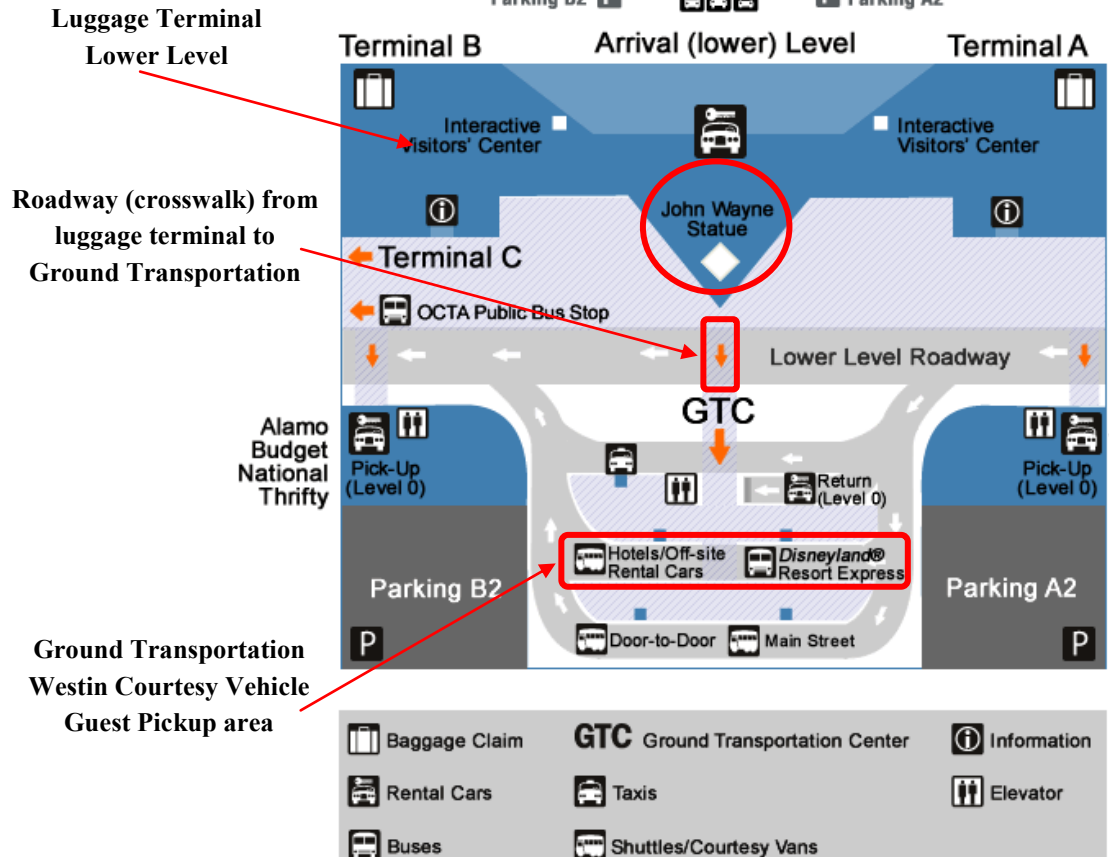

JOHN WAYNE ORANGE COUNTY AIRPORT

WESTIN SOUTH COAST PLAZA COURTESY VEHICLE AIRPORT TRANSPORTATION

ARRIVAL INSTRUCTIONS

Upon arrival at John Wayne/Orange County Airport, proceed downstairs to the baggage claim area. After retrieving any checked luggage from the carousel, please call the hotel at **714-540-2500**. The hotel operator will confirm that you have claimed your luggage and quote an approximate pick-up time. The wait time will vary depending on the timing of the guest's arrival and whether the driver is on his way to or from the airport. Should a guest wish not to wait for the complimentary hotel shuttle, taxis are available and the fare is only around \$18.

Our **COURTESY VEHICLE** will be waiting in the Ground Transportation Center (GTC) at the approximate quoted time. It is within walking distance from the Baggage Claim Areas on the lower level in the center between Terminal A (Parking Structure A2) and Terminal B (Parking Structure B2). Ground Transportation can be easily reached by crossing the airport roadway at the traffic light near the John Wayne Statue. Once you reach Ground Transportation, please proceed to the middle lane where you will see the hotel shuttles. Our driver will be waiting near our courtesy vehicle, which could be a black towncar, SUV, or shuttle vehicle with the Westin name on it.

- Parking A1**
- ### Terminal/Airlines
- A** Alaska
American
Delta
WestJet Airlines
 - B** United
Us Airways
 - C** Frontier
Southwest

Departure Instructions:

The hotel shuttle typically departs the front entrance of the hotel every thirty minutes (unless demand requires otherwise), on the hour and the half-hour. There is no need to make a reservation. Simply show up 5-10 minutes prior to the hour or half-hour and let the valet staff know that you need a ride over to the airport. It takes approximately 15 minutes to reach the airport, but drive times can vary depending on traffic conditions and security at the airport.