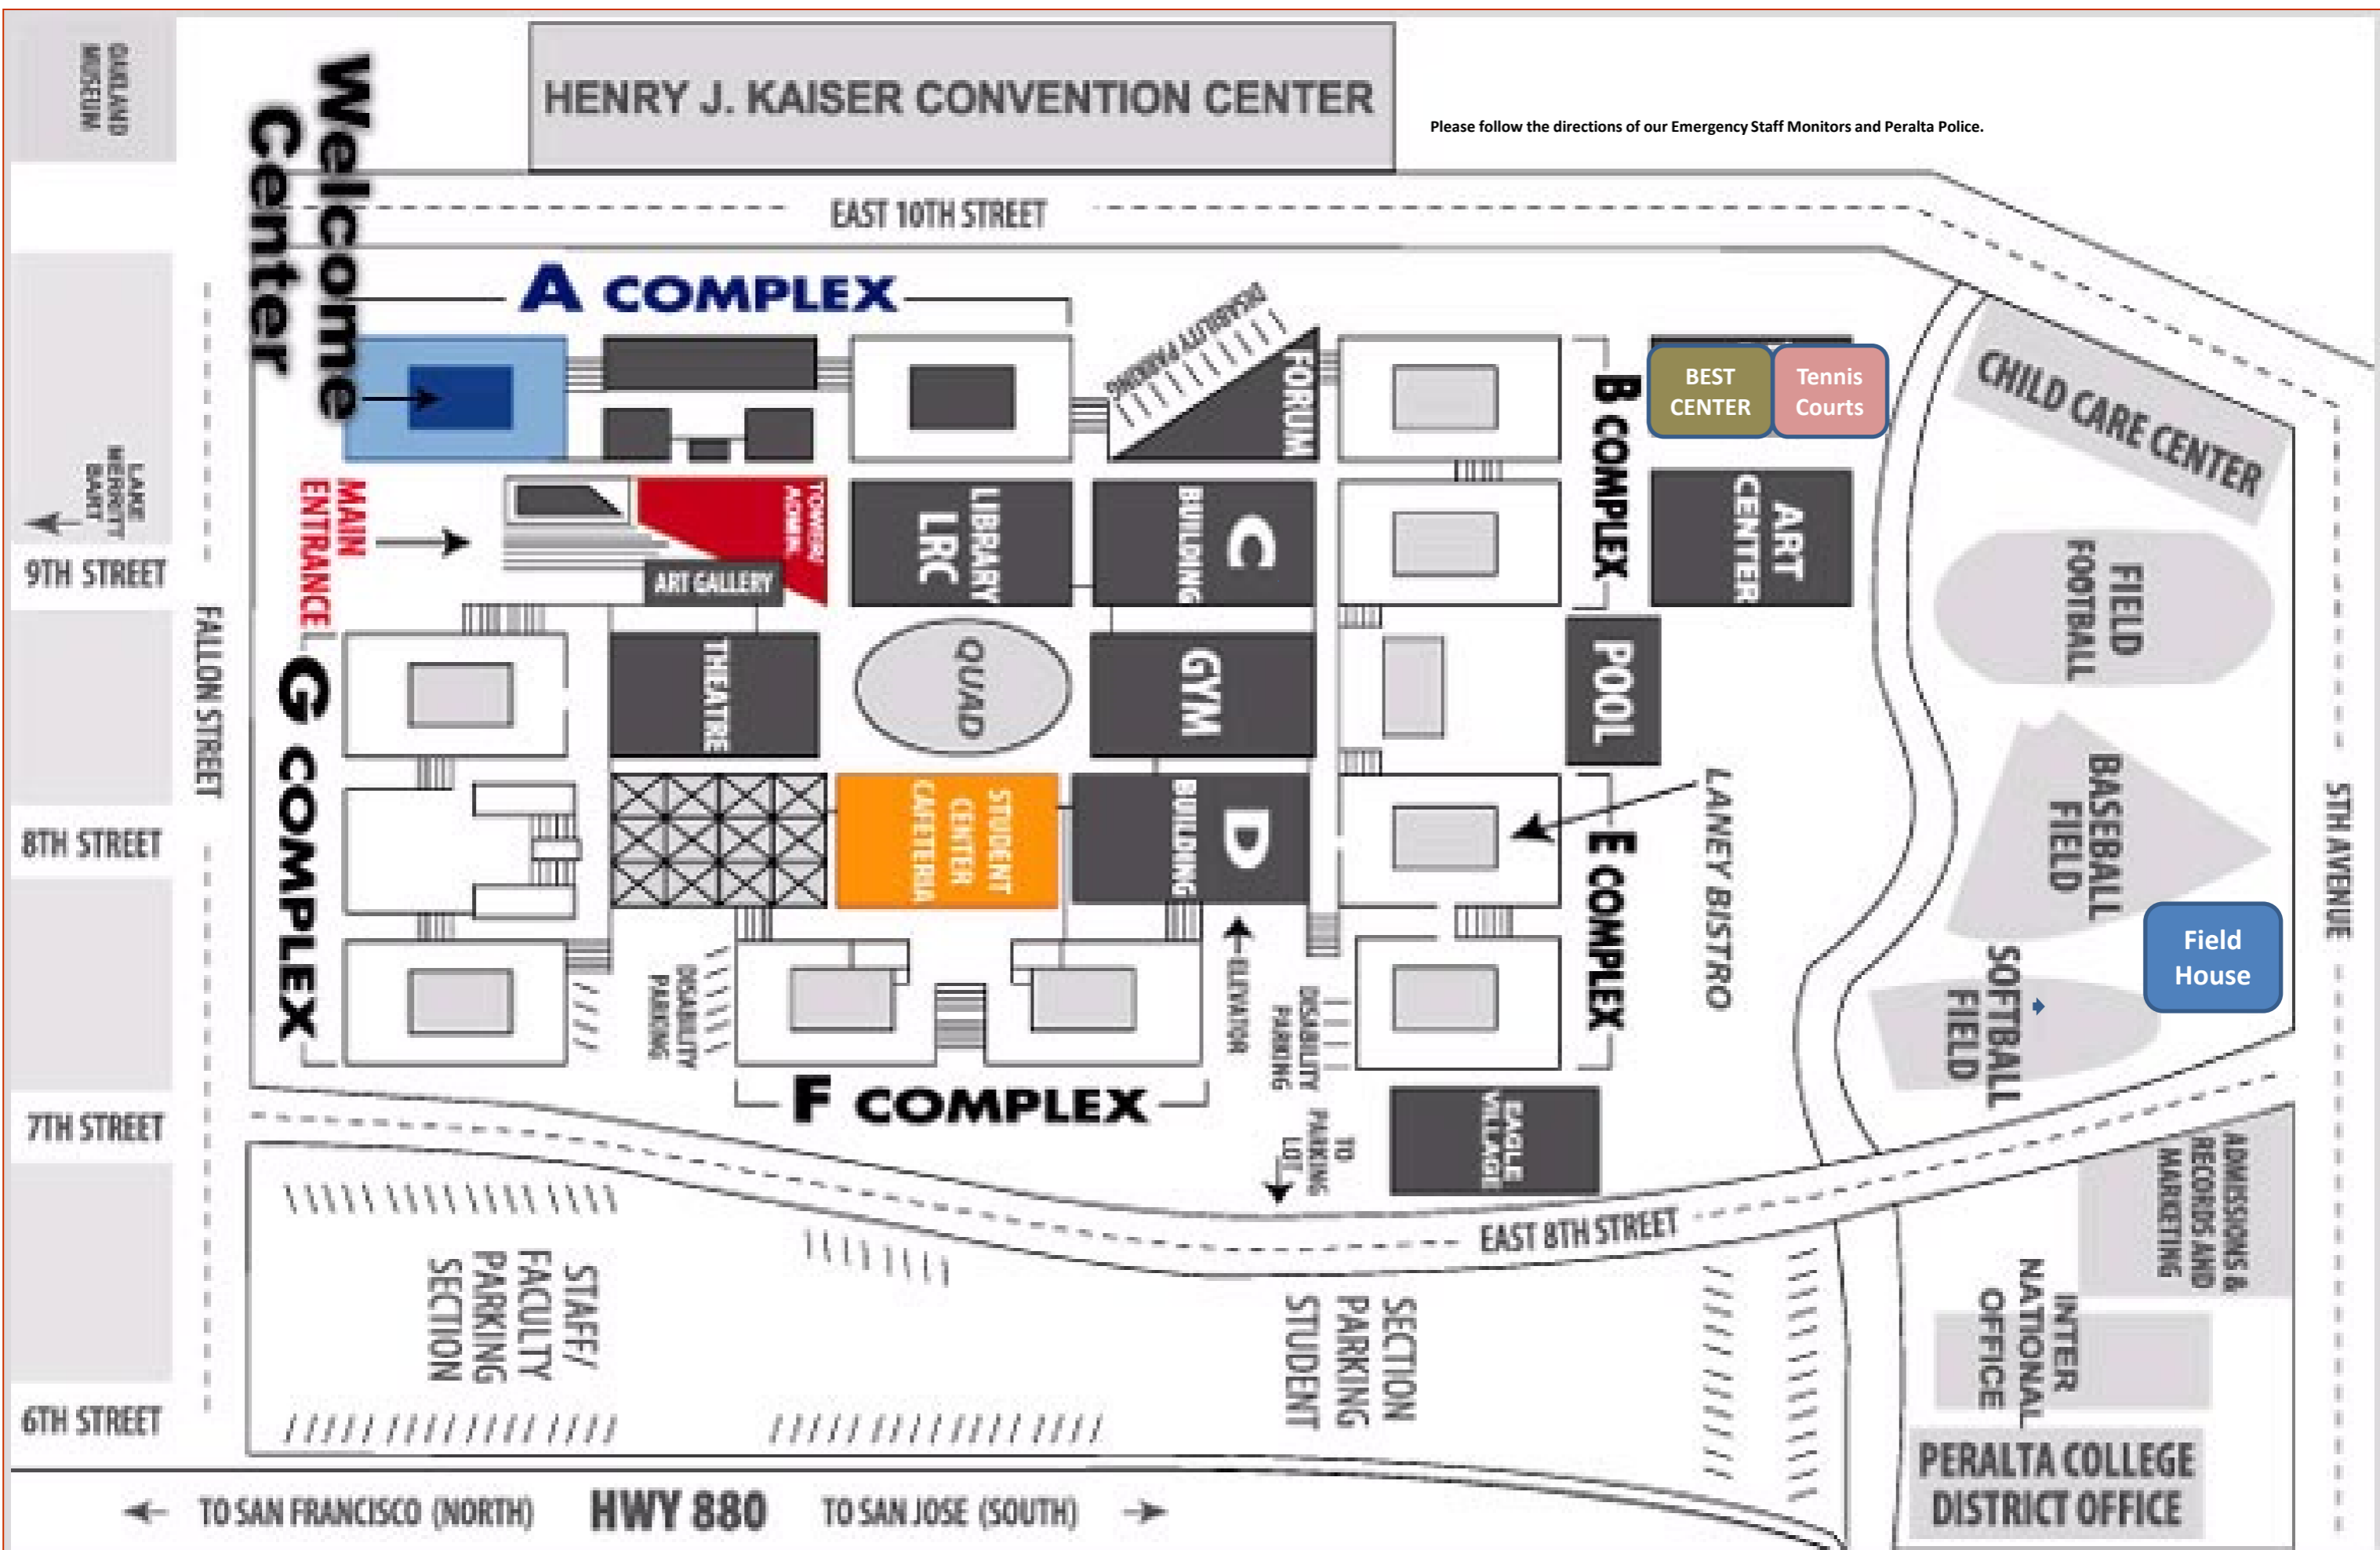

LANEY COLLEGE CAMPUS MAP

HENRY J. KAISER CONVENTION CENTER

Please follow the directions of our Emergency Staff Monitors and Peralta Police.

EAST 10TH STREET

A COMPLEX

Welcome Center

MAIN ENTRANCE

G COMPLEX

F COMPLEX

B COMPLEX

POOL

E COMPLEX

FORUM

LIBRARY LRC

BUILDING C

GYM

BUILDING D

STUDENT CENTER CATERERIA

ART GALLERY

THEATRE

QUAD

BEST CENTER

Tennis Courts

ART CENTER

INTER NATIONAL OFFICE

PERALTA COLLEGE DISTRICT OFFICE

OKLAND MUSEUM

LANEY HERBERT BAUM

9TH STREET

8TH STREET

7TH STREET

6TH STREET